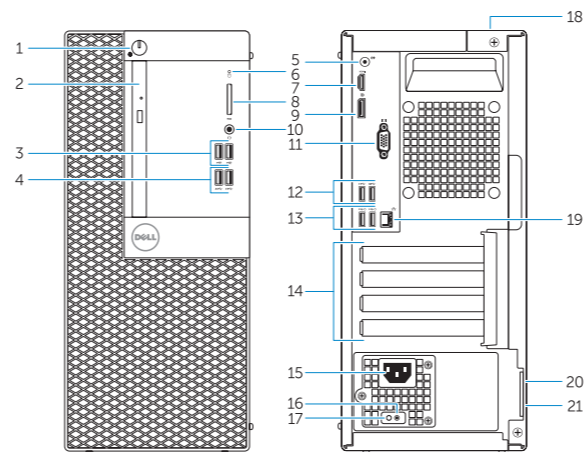

Fitur | Funciones | Tính năng | الميزات

1. Power button/Power light
2. Optical-drive bay
3. USB 2.0 connectors
4. USB 3.0 connectors
5. Line-out connector
6. Hard-drive activity light
7. HDMI connector
8. Memory card reader (optional)
9. DisplayPort connector
10. Headphone connector
11. VGA connector (optional)
12. USB 3.0 connectors
13. USB 2.0 connectors (Supports Smart Power On)
14. Expansion-card slots